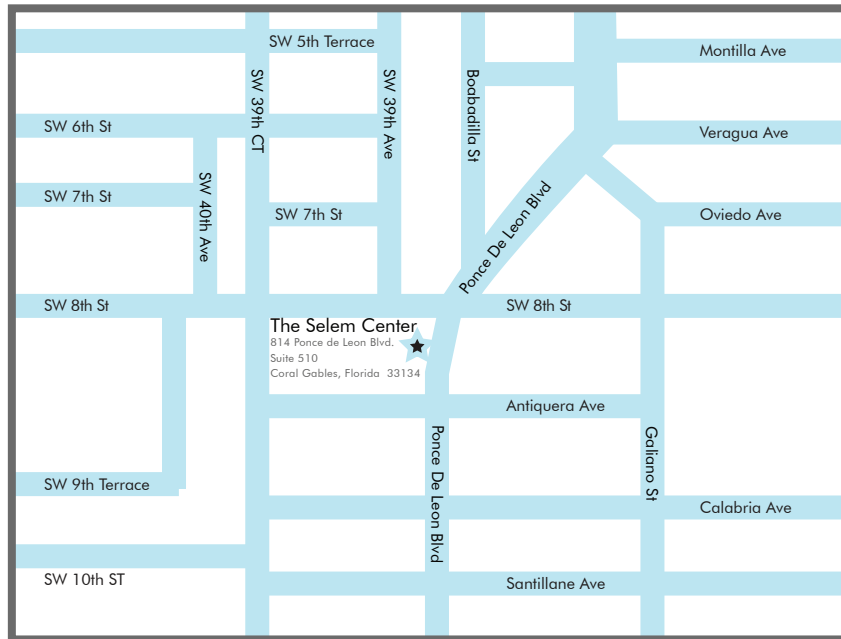

DIRECTIONS TO OUR CENTER

From South Miami:

Head north on SW 62nd Ave. Turn right at US-1/South Dixie Highway. Head north on US-1/South Dixie Highway. Turn left at FL-959 N/SW 57th Ave/S Red Road. Turn right at FL-90 S/US-41S/SW 8th Street. Turn right at Ponce De Leon Blvd. The Selem Center will be on your right.

From Miami Beach:

Head south on A1A N S/Collins Ave toward 16th St. Turn right at 5th St/A1A N S. Continue onto I-395 W, then FL-836 W. Exit onto FL-953 S/NW 42nd Ave/ South Le Jeune Rd heading south. Turn left at FL-90 S/US-41S/SW 8th Street. Turn right at Ponce De Leon Blvd. The Selem Center will be on your right.

From Kendall:

Head west on FL-94/N Kendall DR/ SW 88th St toward Palmetto Expressway. Slight right to take the ramp onto FL-826 N/Palmetto Expy. Take the US-41/SW 8th Street exit toward Tamiami Trail. Keep right at the fork, follow signs for US-41 E/SW 8th Street E/Tamiami Trail E and merge onto FL-90 S/US-41 S/SW 8th Street. Turn right at Ponce De Leon Blvd. The Selem Center will be on your right.

From Aventura:

Head north on W Country Club Drive. Take the 1st left toward NE 29th Pl/Aventura Mall Macys. Turn right at NE 197th Street. Turn left at Biscayne Blvd. Take the 1st right onto NE 186th St/ Maimi Gardens Drive. Take exit 3A for FL-836 W/NW 14th St toward Miami International Airport. Merge onto FL-836 W. Exit onto FL-953 S/NW 42nd Ave/ South Le Jeune Rd heading south. Turn left at FL-90 S/US-41S/SW 8th Street. Turn right at Ponce De Leon Blvd. The Selem Center will be on your right.